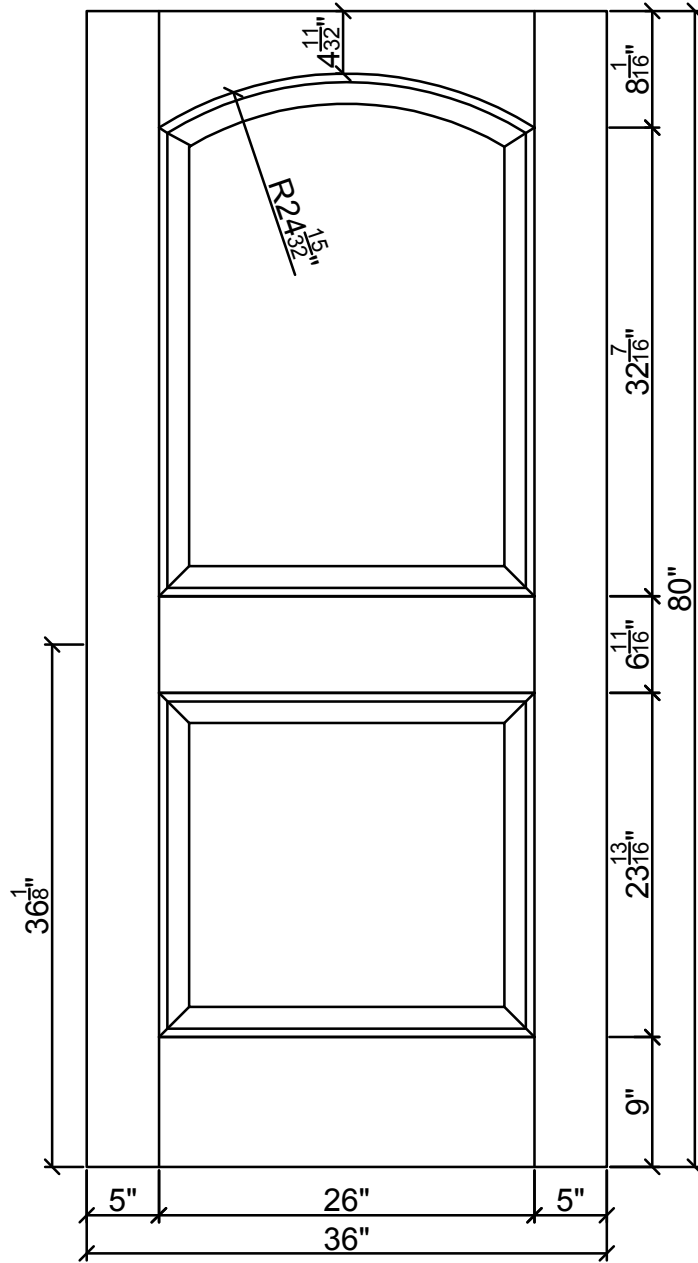

EX-MA230
36" x 80" x 1-3/4"

5mm Mahogany veneer

Mahogany Core

5mm Mahogany veneer

Mahogany wood (2 ply)